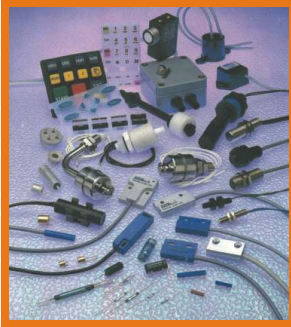

<http://www.tanmaytech.com>

LIQUID LEVEL SWITCH - SENSOR REED RELAY - SWITCH & PROXIMITY

POWER CONTROLLERS - SWITCHES

HYDRAULIC JACK - PULLERS & SYSTEMS

ALUMINIUM - POLYSTER ENCLOSURES

CABLE - CONNECTORS - CABLE TIE - HARNESS SYSTEMS & TOOLS

TELECOM - ELECTRICAL TEST & MEASUREMENT EQUIPMENT

SLINGSET POLYSTER LIFTING SLINGS - BELT - LASHING - MH SYSTEMS

CROUZET SENSORS - CONTROLS - MOTORS

TANMAY TECHNOLOGIES INC.

SINGLE SOURCE FOR HARD TO FIND ELECTRONICS COMPONENTS / TEST & MEASUREMENT PRODUCTS
 #207 VANTAGE POINT, 69, SAMPATRAO COLONY, ALKAPURI-BARODA-390 007 (INDIA)
 TELEPHONE: (+91) 265-2341767 TELEFAX: (+91) 265-2358879
 Email: tantech@d2visp.com / tantech2001@rediffmail.com